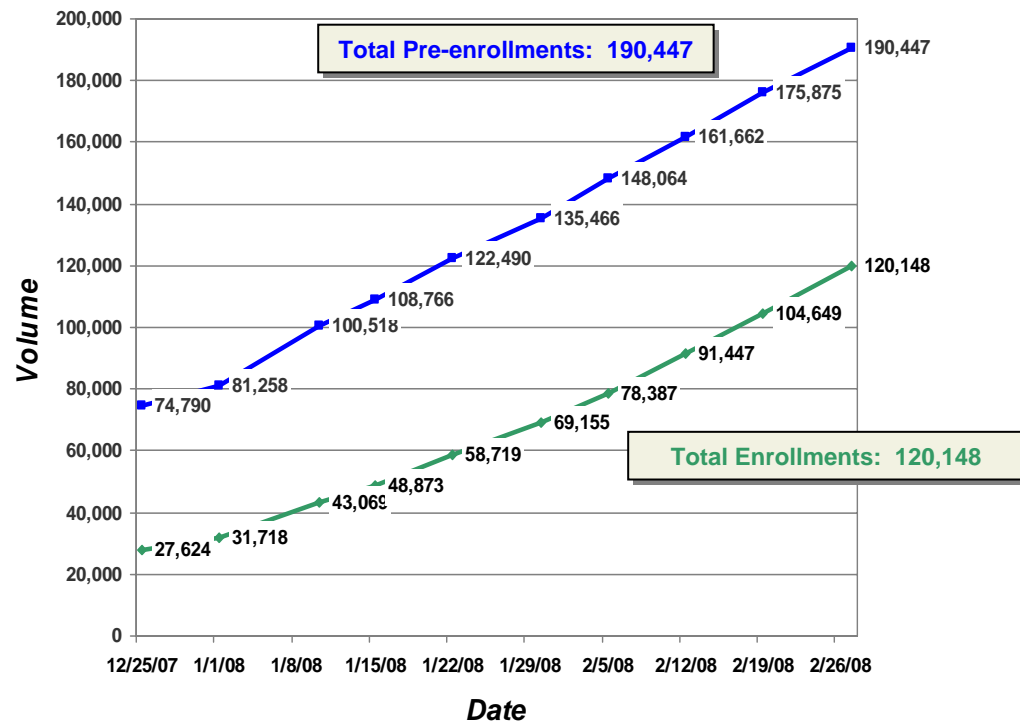

Enrollment Trending

TWIC Information and Resources

Help Desk: 1-866-DHS-TWIC (1-866-347-8942) Website: www.tsa.gov/twic
8:00 AM ET - 12:00 AM ET

Email: credentialing@dhs.gov